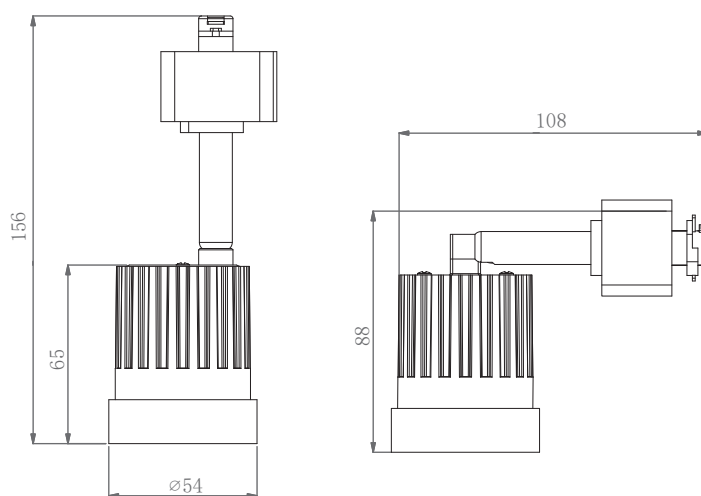

78961

Pacto Track

FEATURES

- 5 years (2 years + 3 years) extended warranty
- Constructed from die cast aluminium alloy & acrylic
- Silver & clear prismatic finish
- 350 degree rotation and 90 degree tilt
- Complete with integrated control gear
- Dimmable range 30% - 100%

SPEC DATA

Product Wattage:	10W
Product Lumen:	950
Lumen/W:	95
Kelvin:	4000K
Energy Rating:	A+
Dimmable:	Yes
Beam Angle:	60°
Power Factor:	0.9
CRI:	80
Lifetime (Hours):	30000
LED Type:	SMD
SDCM:	<6
Product Voltage:	220-240V
Hertz:	50/60
IP Rating:	20
Product Weight (KG):	0.218
Class:	1