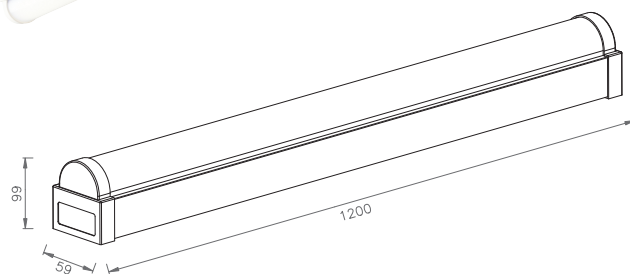

78554

Rular 4ft standard

FEATURES

- 5 years (2 years + 3 years) extended warranty
- Constructed from polycarbonate & steel
- Opal pc & gloss white finish
- BESA installation
- 2800 Lumen
- 114 Lm/W

SPEC DATA

Product Wattage:	24.5W
Product Lumen:	2800
Lumen/W:	114
Kelvin:	4000K
Energy Rating:	A+
Dimmable:	No
Beam Angle:	110°
Power Factor:	>0.5
CRI:	80
Lifetime (Hours):	30000
SDCM:	6
Driver Type:	Constant Current 0.54A
Product Voltage:	220-240V
Hertz:	50/60
Surge Protection (KV):	0.5
Operating Temp.:	-20 to 50 Degree
Diffuser Material:	PC
IP Rating:	20
Product Weight (KG):	1.4
Terminal Block:	3-way fast fix
Class:	1