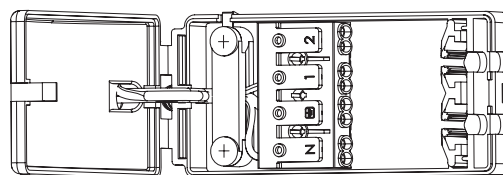

78485

Pacto

FEATURES

- 5 years (2 years + 3 years) extended warranty
- Constructed from die cast aluminium alloy & acrylic
- Matt white & clear prismatic finish
- Complete with integrated control gear
- Compatible with our Cast, Tetra, Speculo, Garrix and Trimless ranges

SPEC DATA

Product Wattage:	10W
Product Lumen:	930
Lumen/W:	93
Kelvin:	3000K
Energy Rating:	A+
Dimmable:	Yes
Beam Angle:	60°
Power Factor:	0.9
CRI:	80
Lifetime (Hours):	30000
LED Type:	SMD
SDCM:	<6
Product Voltage:	220-240V
Hertz:	50/60
IP Rating:	20
Product Weight (KG):	0.194
Terminal Block:	4-way Quick fit
Class:	2

ACCESSORIES

75021, Dimmer Module 150W

Quick fit