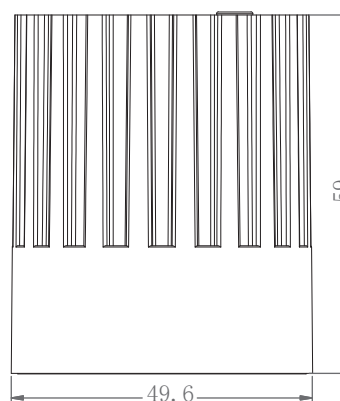

78485

Pacto

FEATURES

- 5 years (2 years + 3 years) extended warranty
- Constructed from die cast aluminium alloy & acrylic
- Matt white & clear prismatic finish
- Complete with integrated control gear
- Compatible with our Cast, Tetra, Speculo, Garrix and Trimless ranges

SPEC DATA

Product Wattage:	10W
Product Lumen:	930
Lumen/W:	93
Kelvin:	3000K
Energy Rating:	A+
Dimmable:	Yes
Beam Angle:	60°
Power Factor:	0.9
CRI:	80
Lifetime (Hours):	30000
LED Type:	SMD
SDCM:	<6
Product Voltage:	220-240V
Hertz:	50/60
IP Rating:	20
Product Weight (KG):	0.194
Terminal Block:	4-way Quick fit
Class:	2

ACCESSORIES

75021, Dimmer Module 150W

Quick fit