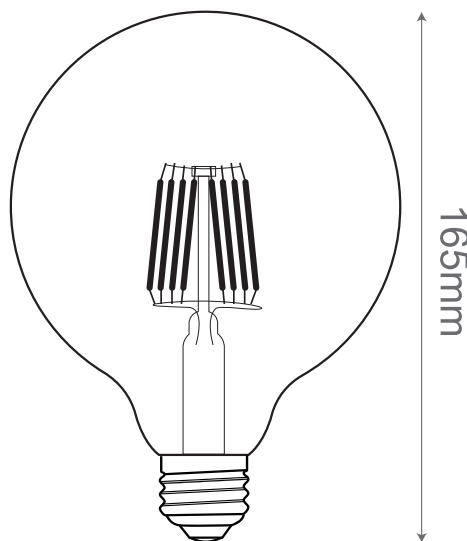

76802

E27 LED Filament Globe Dimmable 125mm

FEATURES

- 2 years warranty
- Constructed from glass & aluminium alloy
- Clear glass & bright nickel finish

SPEC DATA

Product Wattage:	7W
Product Lumen:	810
Lumen/W:	116
Kelvin:	2700K
Energy Rating:	A++
Dimmable:	Yes
Power Factor:	>0.4
CRI:	80
Lifetime (Hours):	15000
SDCM:	6
Product Voltage:	220-240V
Hertz:	50/60
Operating Temp.:	-20 to 40 Degree
Product Weight (KG):	0.1

ACCESSORIES

75021, Dimmer module 150W

125mm

165mm