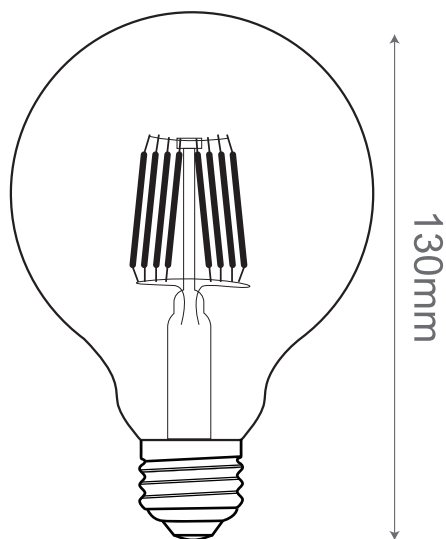

76801

E27 LED Filament Globe Dimmable 95mm

FEATURES

- 2 years warranty
- Constructed from glass & aluminium alloy
- Clear glass & bright nickel finish

SPEC DATA

Product Wattage:	7W
Product Lumen:	810
Lumen/W:	116
Kelvin:	2700K
Energy Rating:	A++
Dimmable:	Yes
Power Factor:	>0.4
CRI:	80
Lifetime (Hours):	15000
SDCM:	6
Product Voltage:	220-240V
Hertz:	50/60
Operating Temp.:	-20 to 40 Degree
Product Weight (KG):	0.060

ACCESSORIES

75021, Dimmer module 150W

95mm

130mm