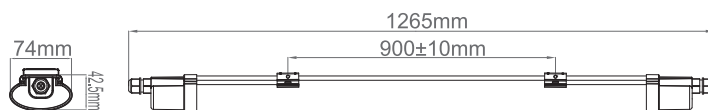

75532

Reeve Connect 4ft

FEATURES

- 3 years (2 years + 1 year) extended warranty
- Constructed from polycarbonate
- Opal & gloss white pc finish
- Complete with LED driver
- IP65
- IK08
- Quick fix connector on both ends
- Max. connect quantity 12 fittings
- Flicker free

SPEC DATA

Product Wattage:	36W
Product Lumen:	3700
Lumen/W:	103
Kelvin:	6500K
Energy Rating:	A+
Dimmable:	No
Beam Angle:	120°
Power Factor:	>0.9
CRI:	80
Lifetime (Hours):	30000
SDCM:	6
Driver Type:	Constant Current 87mA
Product Voltage:	220-240V
Hertz:	50/60
Surge Protection (KV):	1
Operating Temp.:	-20 to 40 Degree
Diffuser Material:	PC
Product Weight (KG):	0.54
Terminal Block:	2 way quick fit
Class:	2