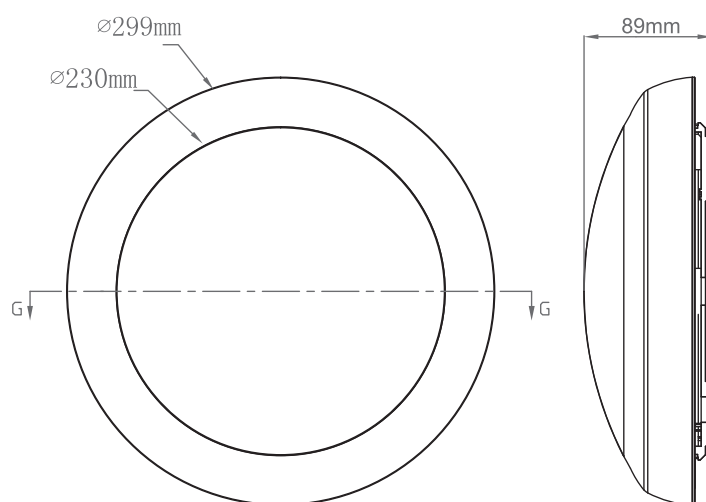

74824 Hydra

FEATURES

- 5 years (2 years + 3 years) extended warranty
- Constructed from polycarbonate
- Gloss white & opal pc finish
- Powered by Tridonic
- IP65
- IK08

SPEC DATA

Product Wattage:	15W
Product Lumen:	1200
Lumen/W:	80
Kelvin:	4000K
Energy Rating:	A+
Dimmable:	No
Beam Angle:	120°
Power Factor:	0.5
CRI:	80
Lifetime (Hours):	25000
LED Brand:	San'an
SDCM:	<6
Driver Type:	Constant Current 145mA
Product Voltage:	220-240V
Hertz:	50
Surge Protection (KV):	3
Operating Temp.:	-20 to 40 Degree
Product Weight (KG):	1.23
Terminal Block:	4-way fast fix
Class:	2