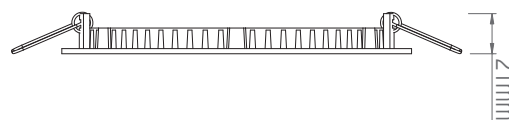

73810

SirioDISC

FEATURES

- 3 years (2 years + 1 year) extended warranty
- Matt white & frosted acrylic finish
- Constructed from die cast aluminium alloy & acrylic
- Complete with LED driver
- 4 way fast fix box
- TPB rated
- Ultra slim profile

SPEC DATA

Product Wattage:	24W
Product Lumen:	1900
Lumen/W:	79
Kelvin:	4000K
Energy Rating:	A+
Dimmable:	No
Beam Angle:	120°
Power Factor:	0.5
CRI:	80
Lifetime (Hours):	30000
SDCM:	6
Driver Type:	Constant current 600mA
Product Voltage:	220-240V
Hertz:	50/60
Surge Protection (KV):	1.5
Operating Temp:	-20 to 40 Degree
IP Rating:	44
Cut out Dia:	Ø280mm
Minimum cavity depth:	42mm
Product Weight (KG):	0.735
Terminal Block:	4-way fast fix
Class:	2

ACCESSORIES

- 91944, Emergency LED conversion kit self test EMST
- 92514, Emergency LED conversion kit EM

Quick fit