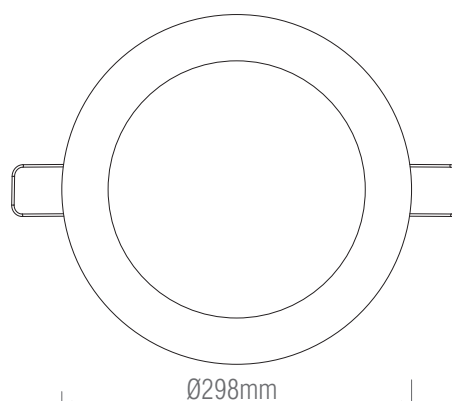

73810

SirioDISC

FEATURES

- 3 years (2 years + 1 year) extended warranty
- Matt white & frosted acrylic finish
- Constructed from die cast aluminium alloy & acrylic
- Complete with LED driver
- 4 way fast fix box
- TPB rated
- Ultra slim profile

SPEC DATA

Product Wattage:	24W
Product Lumen:	1900
Lumen/W:	79
Kelvin:	4000K
Energy Rating:	A+
Dimmable:	No
Beam Angle:	120°
Power Factor:	0.5
CRI:	80
Lifetime (Hours):	30000
SDCM:	6
Driver Type:	Constant current 600mA
Product Voltage:	220-240V
Hertz:	50/60
Surge Protection (KV):	1.5
Operating Temp:	-20 to 40 Degree
IP Rating:	44
Cut out Dia:	Ø280mm
Minimum cavity depth:	42mm
Product Weight (KG):	0.735
Terminal Block:	4-way fast fix
Class:	2

ACCESSORIES

- 91944, Emergency LED conversion kit self test EMST
- 92514, Emergency LED conversion kit EM