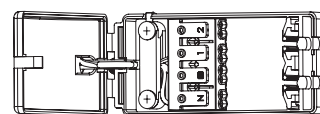

73810

SirioDISC

FEATURES

- 3 years (2 years + 1 year) extended warranty
- Matt white & frosted acrylic finish
- Constructed from die cast aluminium alloy & acrylic
- Complete with LED driver
- 4 way fast fix box
- TPB rated
- Ultra slim profile

SPEC DATA

Product Wattage:	24W
Product Lumen:	1900
Lumen/W:	79
Kelvin:	4000K
Energy Rating:	A+
Dimmable:	No
Beam Angle:	120°
Power Factor:	0.5
CRI:	80
Lifetime (Hours):	30000
SDCM:	6
Driver Type:	Constant current 600mA
Product Voltage:	220-240V
Hertz:	50/60
Surge Protection (KV):	1.5
Operating Temp:	-20 to 40 Degree
IP Rating:	44
Cut out Dia:	Ø280mm
Minimum cavity depth:	42mm
Product Weight (KG):	0.735
Terminal Block:	4-way fast fix
Class:	2

ACCESSORIES

- 91944, Emergency LED conversion kit self test EMST
- 92514, Emergency LED conversion kit EM

Quick fit