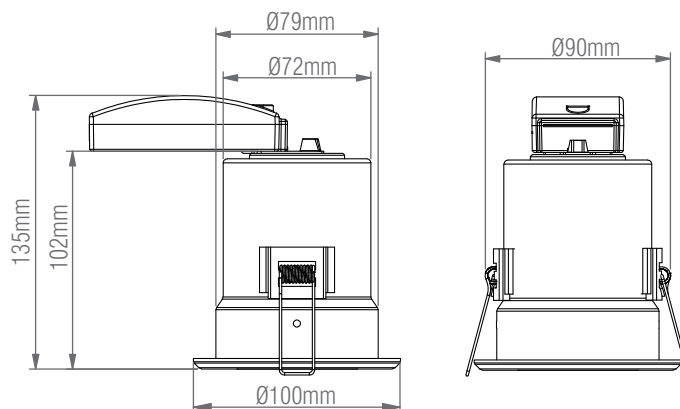

61060

ShieldPlus Tilt Downlight

FEATURES

- 2 years warranty
- Matt white finish
- Constructed from die cast aluminium alloy & steel
- Fire rated 30/60/90 minutes and acoustically rated
- 30° tilt

SPEC DATA

Product Wattage:	Max. 50W GU10 (required)
Dimmable:	Y
Product Voltage:	220-240V
Hertz:	50/60
IP Rating:	20
Product Weight (KG):	0.29
Cut hole Dia:	Ø83mm
Minimum Cavity Depth:	135mm
Terminal Block:	4-way fast fix
Class:	1

ACCESSORIES

70257, GU10 LED 60°, 3000K
70258, GU10 LED 60°, 4000K
74045, GU10 LED 60°, 6000K
70259, GU10 LED dimmable 60°, 3000K
70260, GU10 LED dimmable 60°, 4000K
74048, GU10 LED dimmable 60°, 6000K

Quick fit