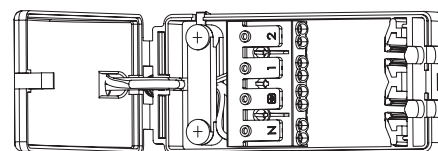

61060

ShieldPlus Tilt Downlight

FEATURES

- 2 years warranty
- Matt white finish
- Constructed from die cast aluminium alloy & steel
- Fire rated 30/60/90 minutes and acoustically rated
- 30° tilt

SPEC DATA

Product Wattage:	Max. 50W GU10 (required)
Dimmable:	Y
Product Voltage:	220-240V
Hertz:	50/60
IP Rating:	20
Product Weight (KG):	0.29
Cut hole Dia:	Ø83mm
Minimum Cavity Depth:	135mm
Terminal Block:	4-way fast fix
Class:	1

ACCESSORIES

70257, GU10 LED 60°, 3000K
70258, GU10 LED 60°, 4000K
74045, GU10 LED 60°, 6000K
70259, GU10 LED dimmable 60°, 3000K
70260, GU10 LED dimmable 60°, 4000K
74048, GU10 LED dimmable 60°, 6000K

Quick fit