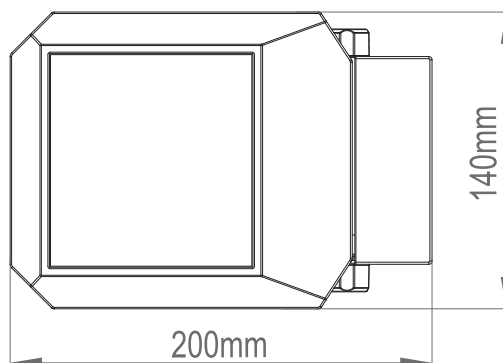

55718

Zyra

FEATURES

- 5 years (2 years + 3 years) extended warranty
- Constructed from die cast aluminium alloy & polycarbonate
- Textured black & clear pc finish
- Complete with fixing accessories
- Fully adjustable

SPEC DATA

Product Wattage:	17W
Product Lumen:	1380
Lumen/W:	81
Kelvin:	5000K
Energy Rating:	A++
Dimmable:	No
Beam Angle:	100°
Power Factor:	0.9
CRI:	80
Lifetime (Hours):	30000
LED Type:	SMD
LED brand:	Seoul
SDCM:	<6
Operating Temp:	-20 to 40 Degree
Driver Type:	Constant current
Product Voltage:	220-240V
Hertz:	50/60
Surge Protection (KV):	1
IP Rating:	65
IK Rating:	08
Product Weight (KG):	1.1
Class:	1

ACCESSORIES

55720, Zyra extension arm, Length 670mm

55718

55720