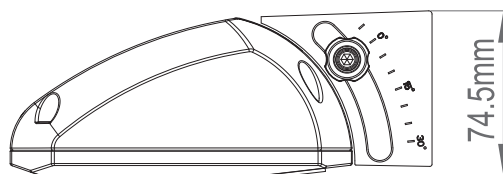

55718

Zyra

FEATURES

- 5 years (2 years + 3 years) extended warranty
- Constructed from die cast aluminium alloy & polycarbonate
- Textured black & clear pc finish
- Complete with fixing accessories
- Fully adjustable

SPEC DATA

Product Wattage:	17W
Product Lumen:	1380
Lumen/W:	81
Kelvin:	5000K
Energy Rating:	A++
Dimmable:	No
Beam Angle:	100°
Power Factor:	0.9
CRI:	80
Lifetime (Hours):	30000
LED Type:	SMD
LED brand:	Seoul
SDCM:	<6
Operating Temp:	-20 to 40 Degree
Driver Type:	Constant current
Product Voltage:	220-240V
Hertz:	50/60
Surge Protection (KV):	1
IP Rating:	65
IK Rating:	08
Product Weight (KG):	1.1
Class:	1

ACCESSORIES

55720, Zyra extension arm, Length 670mm

55718