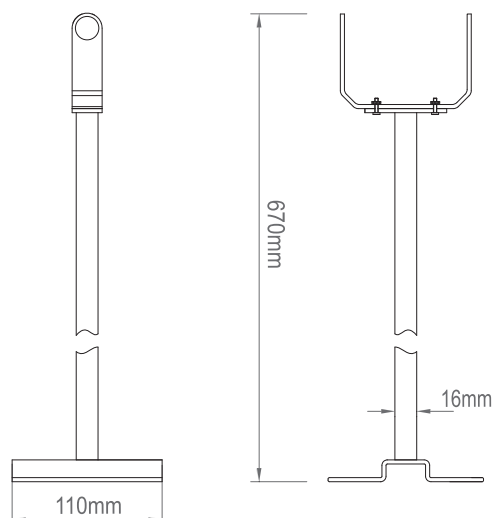

SPEC DATA

Product Wattage:	17W
Product Lumen:	1380
Lumen/W:	81
Kelvin:	5000K
Energy Rating:	A++
Dimmable:	No
Beam Angle:	100°
Power Factor:	0.9
CRI:	80
Lifetime (Hours):	30000
LED Type:	SMD
LED brand:	Seoul
SDCM:	<6
Operating Temp:	-20 to 40 Degree
Driver Type:	Constant current
Product Voltage:	220-240V
Hertz:	50/60
Surge Protection (KV):	1
IP Rating:	65
IK Rating:	08
Product Weight (KG):	1.1
Class:	1

ACCESSORIES

55720, Zyra extension arm, Length 670mm

55718

55720